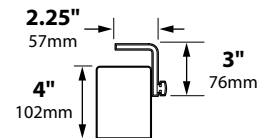

SURFACE/DIRECTIONAL SL-10-ALR18 SERIES

TYPE

SPECIFICATIONS

CONSTRUCTION: Spun aluminum, brass or copper canister; -AB models have matching aluminum, brass or copper adjustable aiming bracket

LENS: None

LAMP SUPPLIED: 50w ALR18 FL(25°); 4000 hours average rating (50w max)

FINISH: Aluminum - Black texture polyester powder coat. Optional finishes available
Brass and Copper - Unfinished. Optional finishes available

SL-10-ALR18-COP

SL-10-AB-ALR18-COP

ORDERING INFORMATION

CATALOG NO.	DESCRIPTION	LAMP	SHIP WEIGHT
SL-10-ALR18-BLT	Spun Aluminum Down Light	50w ALR18 FL(25°)	1.0 lbs.
SL-10-ALR18-BRS	Spun Brass Down Light	50w ALR18 FL(25°)	1.0 lbs.
SL-10-ALR18-COP	Spun Copper Down Light	50w ALR18 FL(25°)	1.0 lbs.
SL-10-AB-ALR18-BLT	Spun Aluminum Down Light with Aiming Bracket	50w ALR18 FL(25°)	1.0 lbs.
SL-10-AB-ALR18-BRS	Spun Brass Down Light with Aiming Bracket	50w ALR18 FL(25°)	1.0 lbs.
SL-10-AB-ALR18-COP	Spun Copper Down Light with Aiming Bracket	50w ALR18 FL(25°)	1.0 lbs.

SL-10-ALR18-COP

SL-10-ALR18AB-COP

LIGHT DISTRIBUTIONS AND PHOTOMETRICS

SL-10 with ALR-18
Half Spread Photometrics
22 ft. (6.6m) diameter

SL-10 with ALR-18
Half Spread Photometrics
22 ft. (6.6m) diameter

JOB INFORMATION