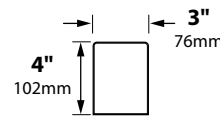

SURFACE/DIRECTIONAL SL-10-ALR18 SERIES

TYPE

SPECIFICATIONS

CONSTRUCTION: Spun aluminum, brass or copper canister; -AB models have matching aluminum, brass or copper adjustable aiming bracket

LENS: None

LAMP SUPPLIED: 50w ALR18 FL(25°); 4000 hours average rating (50w max)

FINISH: Aluminum - Black texture polyester powder coat. Optional finishes available
Brass and Copper - Unfinished. Optional finishes available

SL-10-ALR18-COP

SL-10-AB-ALR18-COP

ORDERING INFORMATION

CATALOG NO.	DESCRIPTION	LAMP	SHIP WEIGHT
SL-10-ALR18-BLT	Spun Aluminum Down Light	50w ALR18 FL(25°)	1.0 lbs.
SL-10-ALR18-BRS	Spun Brass Down Light	50w ALR18 FL(25°)	1.0 lbs.
SL-10-ALR18-COP	Spun Copper Down Light	50w ALR18 FL(25°)	1.0 lbs.
SL-10-AB-ALR18-BLT	Spun Aluminum Down Light with Aiming Bracket	50w ALR18 FL(25°)	1.0 lbs.
SL-10-AB-ALR18-BRS	Spun Brass Down Light with Aiming Bracket	50w ALR18 FL(25°)	1.0 lbs.
SL-10-AB-ALR18-COP	Spun Copper Down Light with Aiming Bracket	50w ALR18 FL(25°)	1.0 lbs.

SL-10-ALR18-COP

SL-10-ALR18AB-COP

LIGHT DISTRIBUTIONS AND PHOTOMETRICS

SL-10 with ALR-18
Half Spread Photometrics
22 ft. (6.6m) diameter

SL-10 with ALR-18
Half Spread Photometrics
22 ft. (6.6m) diameter

JOB INFORMATION