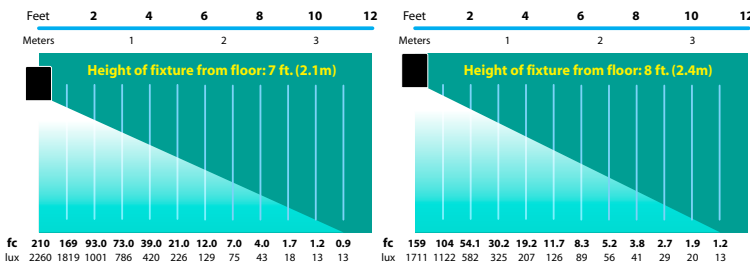

SURFACE/DIRECTIONAL SL-10-ALR18 SERIES

TYPE

SPECIFICATIONS

CONSTRUCTION: Spun aluminum, brass or copper canister; -AB models have matching aluminum, brass or copper adjustable aiming bracket

LENS: None

LAMP SUPPLIED: 50w ALR18 FL(25°); 4000 hours average rating (50w max)

FINISH: Aluminum - Black texture polyester powder coat. Optional finishes available
Brass and Copper - Unfinished. Optional finishes available

SL-10-ALR18-COP

SL-10-AB-ALR18-COP

ORDERING INFORMATION

CATALOG NO.	DESCRIPTION	LAMP	SHIP WEIGHT
SL-10-ALR18-BLT	Spun Aluminum Down Light	50w ALR18 FL(25°)	1.0 lbs.
SL-10-ALR18-BRS	Spun Brass Down Light	50w ALR18 FL(25°)	1.0 lbs.
SL-10-ALR18-COP	Spun Copper Down Light	50w ALR18 FL(25°)	1.0 lbs.
SL-10-AB-ALR18-BLT	Spun Aluminum Down Light with Aiming Bracket	50w ALR18 FL(25°)	1.0 lbs.
SL-10-AB-ALR18-BRS	Spun Brass Down Light with Aiming Bracket	50w ALR18 FL(25°)	1.0 lbs.
SL-10-AB-ALR18-COP	Spun Copper Down Light with Aiming Bracket	50w ALR18 FL(25°)	1.0 lbs.

SL-10-ALR18-COP

SL-10-ALR18AB-COP

LIGHT DISTRIBUTIONS AND PHOTOMETRICS

SL-10 with ALR-18
Half Spread Photometrics
22 ft. (6.6m) diameter

SL-10 with ALR-18
Half Spread Photometrics
22 ft. (6.6m) diameter

JOB INFORMATION