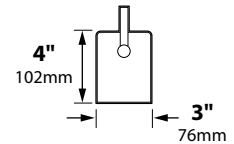

SURFACE/DIRECTIONAL SL-10-ALR18 SERIES

TYPE

SPECIFICATIONS

CONSTRUCTION: Spun aluminum, brass or copper canister; -AB models have matching aluminum, brass or copper adjustable aiming bracket

LENS: None

LAMP SUPPLIED: 50w ALR18 FL(25°); 4000 hours average rating (50w max)

FINISH: Aluminum - Black texture polyester powder coat. Optional finishes available
Brass and Copper - Unfinished. Optional finishes available

SL-10-ALR18-COP

SL-10-AB-ALR18-COP

ORDERING INFORMATION

CATALOG NO.	DESCRIPTION	LAMP	SHIP WEIGHT
SL-10-ALR18-BLT	Spun Aluminum Down Light	50w ALR18 FL(25°)	1.0 lbs.
SL-10-ALR18-BRS	Spun Brass Down Light	50w ALR18 FL(25°)	1.0 lbs.
SL-10-ALR18-COP	Spun Copper Down Light	50w ALR18 FL(25°)	1.0 lbs.
SL-10-AB-ALR18-BLT	Spun Aluminum Down Light with Aiming Bracket	50w ALR18 FL(25°)	1.0 lbs.
SL-10-AB-ALR18-BRS	Spun Brass Down Light with Aiming Bracket	50w ALR18 FL(25°)	1.0 lbs.
SL-10-AB-ALR18-COP	Spun Copper Down Light with Aiming Bracket	50w ALR18 FL(25°)	1.0 lbs.

SL-10-ALR18-COP

SL-10-ALR18AB-COP

LIGHT DISTRIBUTIONS AND PHOTOMETRICS

SL-10 with ALR-18
Half Spread Photometrics
22 ft. (6.6m) diameter

SL-10 with ALR-18
Half Spread Photometrics
22 ft. (6.6m) diameter

JOB INFORMATION